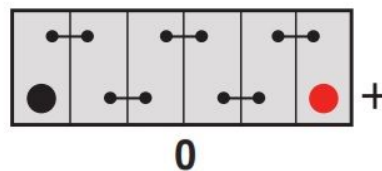

Yuasa Technical Data Sheet

Yuasa YBX1012 - YBX 1000 CaCa Batteries

Performance

Nominal Voltage	12 V
Capacity (20hr)	45 Ah
Rated CCA	400 A

Dimensions (±2mm)

Length	207 mm
Width	175 mm
Height	190 mm

Weights & Measures

Weight	12.7 kg
--------	---------

Container Features

Case Type	L1 DIN
Terminal Type	T1
Hold-down	B13
State of Charge Indicator	✓
Handles	✓
End Venting	✓
Lid Type	SMF

Technology

Flame Arrestor	✓
Technology	Ca/Ca
Separator Type	PE
VDA Roll Over Test	✓
Recommended Charge Rate (A)	3 A
Performance Marking	W3-C2-V2-E1

Terminal Type

T1

Standard DIN Post

Cell Assembly Layout

Battery Hold-down

by GSYUASA

www.yuasa.com