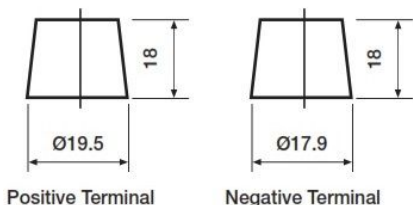

Yuasa Technical Data Sheet

Yuasa YBX1012 - YBX 1000 CaCa Batteries

Performance

Nominal Voltage	12 V
Capacity (20hr)	45 Ah
Rated CCA	400 A

Dimensions (±2mm)

Length	207 mm
Width	175 mm
Height	190 mm

Weights & Measures

Weight	12.7 kg
--------	---------

Container Features

Case Type	L1 DIN
Terminal Type	T1
Hold-down	B13
State of Charge Indicator	✓
Handles	✓
End Venting	✓
Lid Type	SMF

Technology

Flame Arrestor	✓
Technology	Ca/Ca
Separator Type	PE
VDA Roll Over Test	✓
Recommended Charge Rate (A)	3 A
Performance Marking	W3-C2-V2-E1

Terminal Type

T1

Standard DIN Post

Cell Assembly Layout

Battery Hold-down

by GSYUASA

www.yuasa.com