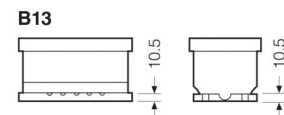

Yuasa Technical Data Sheet

Yuasa YBX1012 - YBX 1000 CaCa Batteries

Performance

Nominal Voltage	12 V
Capacity (20hr)	45 Ah
Rated CCA	400 A

Dimensions (±2mm)

Length	207 mm
Width	175 mm
Height	190 mm

Weights & Measures

Terminal Type

T1

Standard DIN Post

Cell Assembly Layout

Battery Hold-down

by GSYUASA

www.yuasa.com